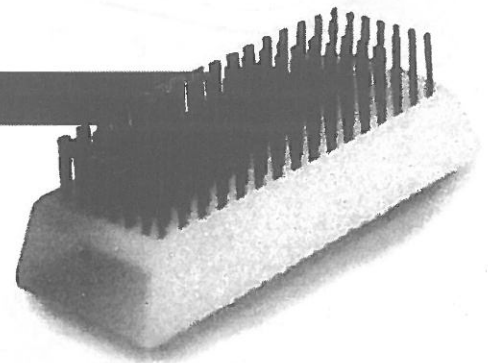

Code 2000 Super Surgeon's Scrub Brush

- Greater scrub-up comfort and efficiency and better soap retention is provided in this, the most efficient surgeon's scrub brush ever made.
- Special nylon bristles securely anchored by noncorrosive nickel-silver pins, (Soft Texture)
- Lightweight, patented hollow back block with grooved sides assures firm grip.
- Total tufts 112 (7 x 16)
- 15 Extra tufts to clean nails.

Code 1000 Standard Scrub Brush

The standard of the trade for thirty years. Identical to the Super Scrub except it does not have the row of short nail bristles. (Medium Texture)

- Total tufts 112 (7 x 16)

Code 1001 Cub Scrub Brush

Open-end, channel-back block with 126 securely anchored tufts of pure nylon bristles. (Firm Texture). Superior to any surgeon's brush in this price range.

- Total tufts 126 (7 x 18)