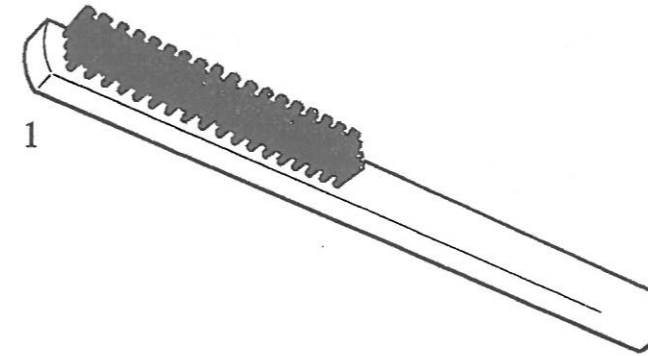

Code 1001 Cub Scrub Brush

Open-end, channel-back block with 126 securely anchored tufts of pure nylon bristles. (Firm Texture). Superior to any surgeon's brush in this price range.

- Total tufts 126 (7 x 18)

Standard Magill cleaning Brushes

Soft nylon bristle ideal for rubber ET Tubes, Laryngeal masks, silicone tubing & catheter mounts

71-00-290	4.5mm diameter	25cm long (239 S)
71-00-300	8.0mm diameter	32cm long (239 M)
71-00-310	12.5mm diameter	40cm long (239 L)

D	OINST	Small wire brush with plastic handle	Bristle Section	Overall Length
			55 x 12mm	125mm

F	F7495	Large wire brush with wooden handle	Bristle Section	Overall Length
			100 x 25mm	240mm
F	F4302	Large wire brush with plastic handle	Bristle Section	Overall Length
			100 x 25mm	240mm