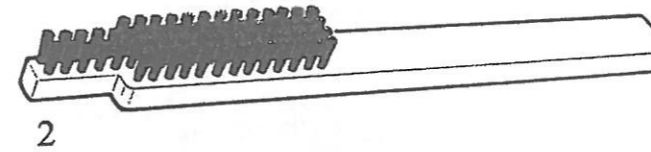

2 Code no: 71-00-060
Tapered instrument cleaning brush, wooden handle with new blue polyester bristles.