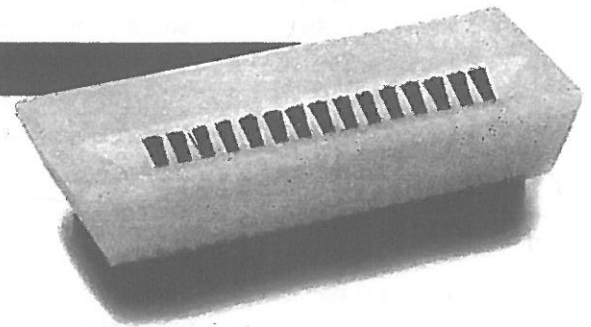

Code 2000 Super Surgeon's Scrub Brush

- Greater scrub-up comfort and efficiency and better soap retention is provided in this, the most efficient surgeon's scrub brush ever made.
- Special nylon bristles securely anchored by noncorrosive nickel-silver pins, (Soft Texture)
- Lightweight, patented hollow back block with grooved sides assures firm grip.
- Total tufts 112 (7 x 16)
- 15 Extra tufts to clean nails.

Code 1000 Standard Scrub Brush

The standard of the trade for thirty years. Identical to the Super Scrub except it does not have the row of short nail bristles. (Medium Texture)

- Total tufts 112 (7 x 16)

Code 1001 Cub Scrub Brush

Open-end, channel-back block with 126 securely anchored tufts of pure nylon bristles. (Firm Texture). Superior to any surgeon's brush in this price range.

- Total tufts 126 (7 x 18)